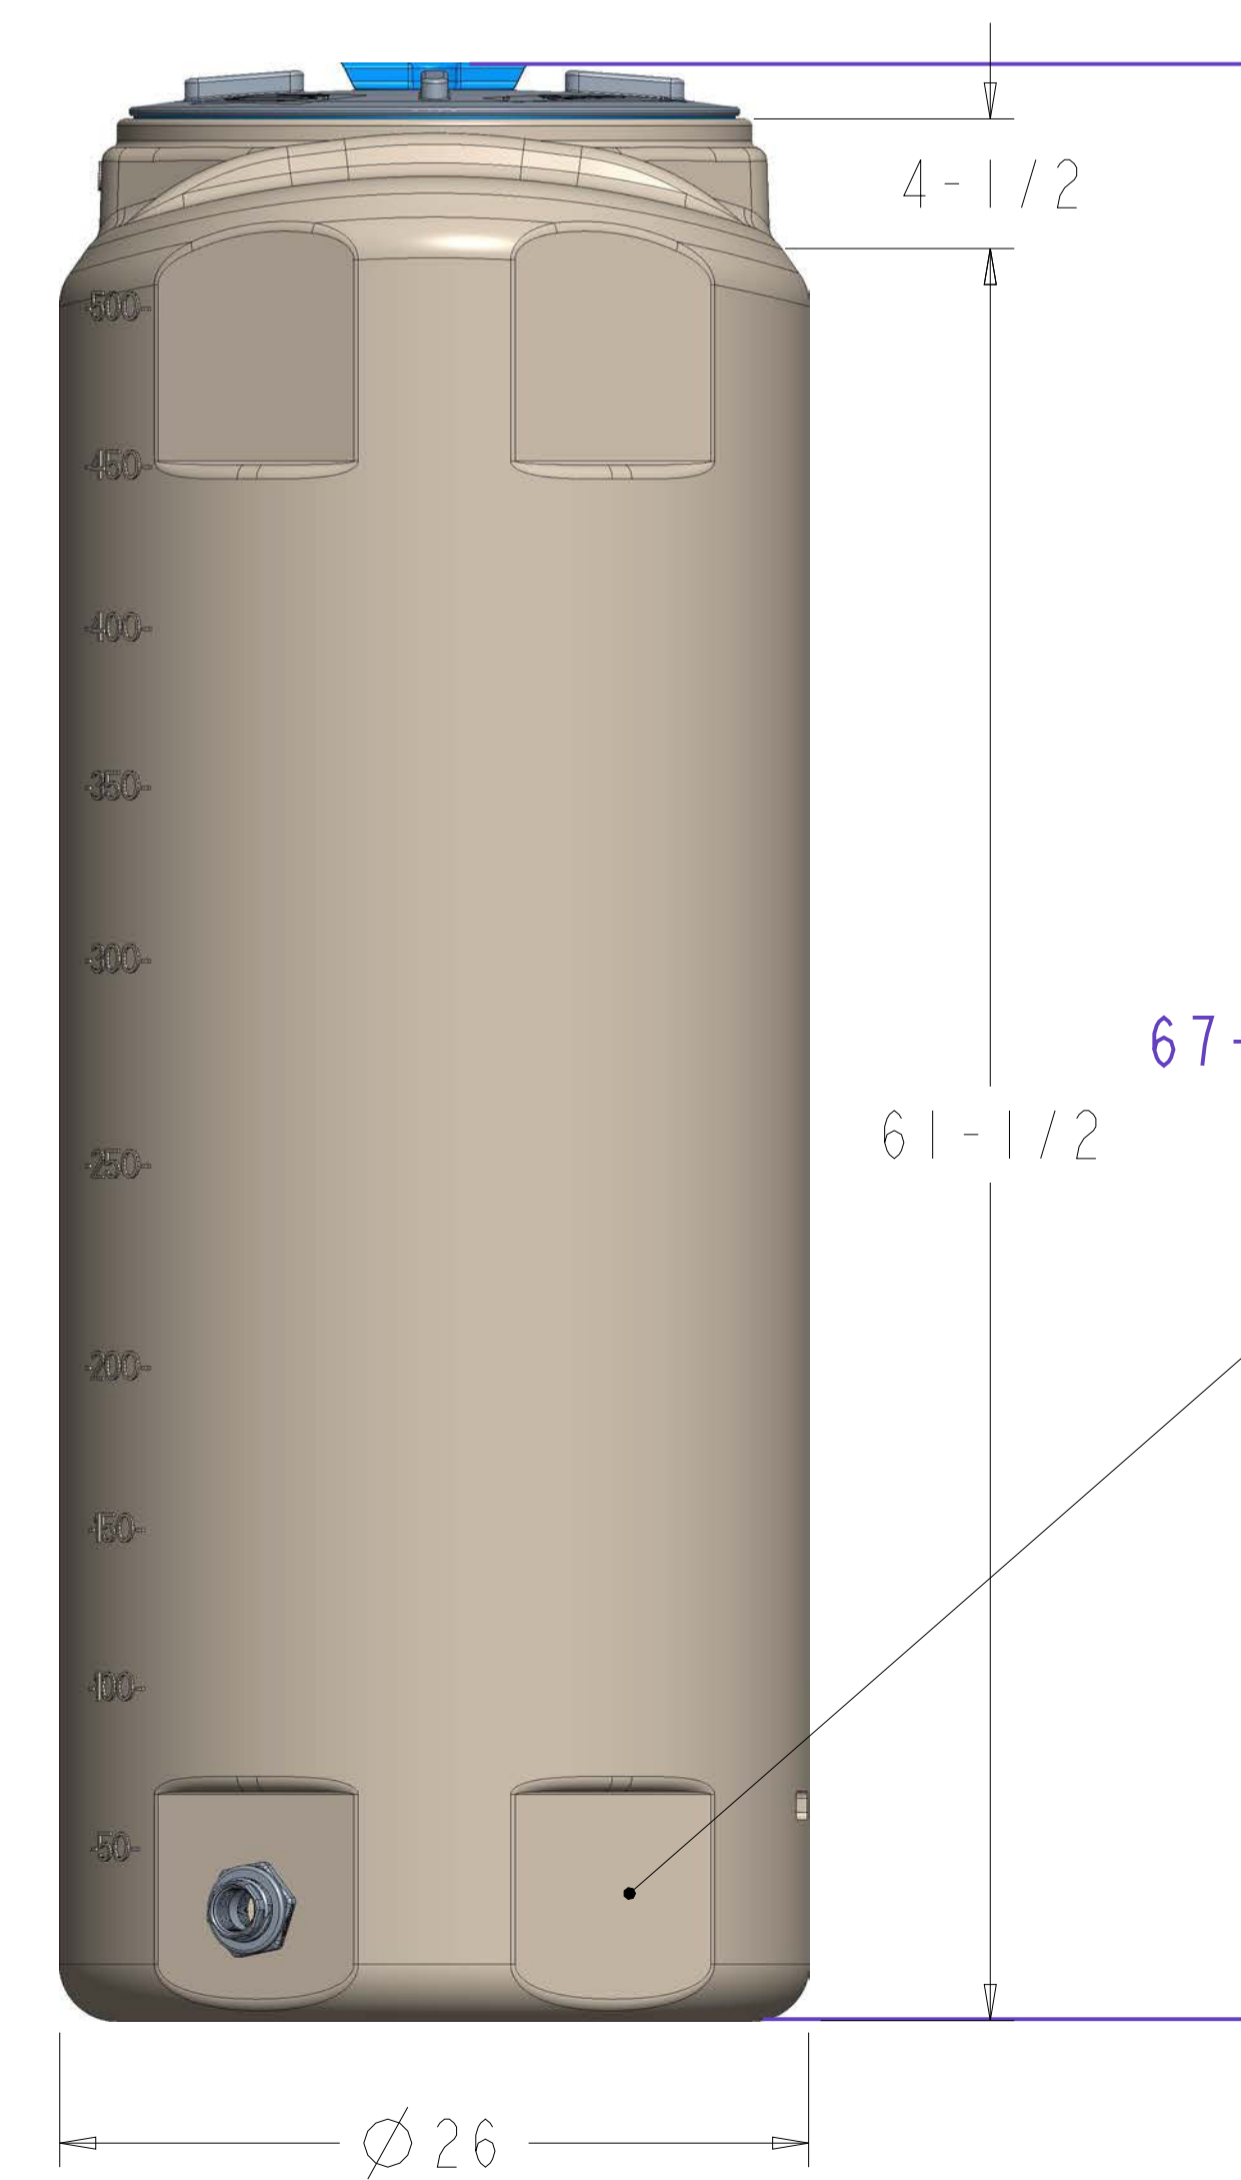

ESCALA 0.100

Recommended Position

1-1/4" Poly Bulkhead  
EPDM Tank Fitting

67-7/8

Flat Spot 8"x 8" 8 Places