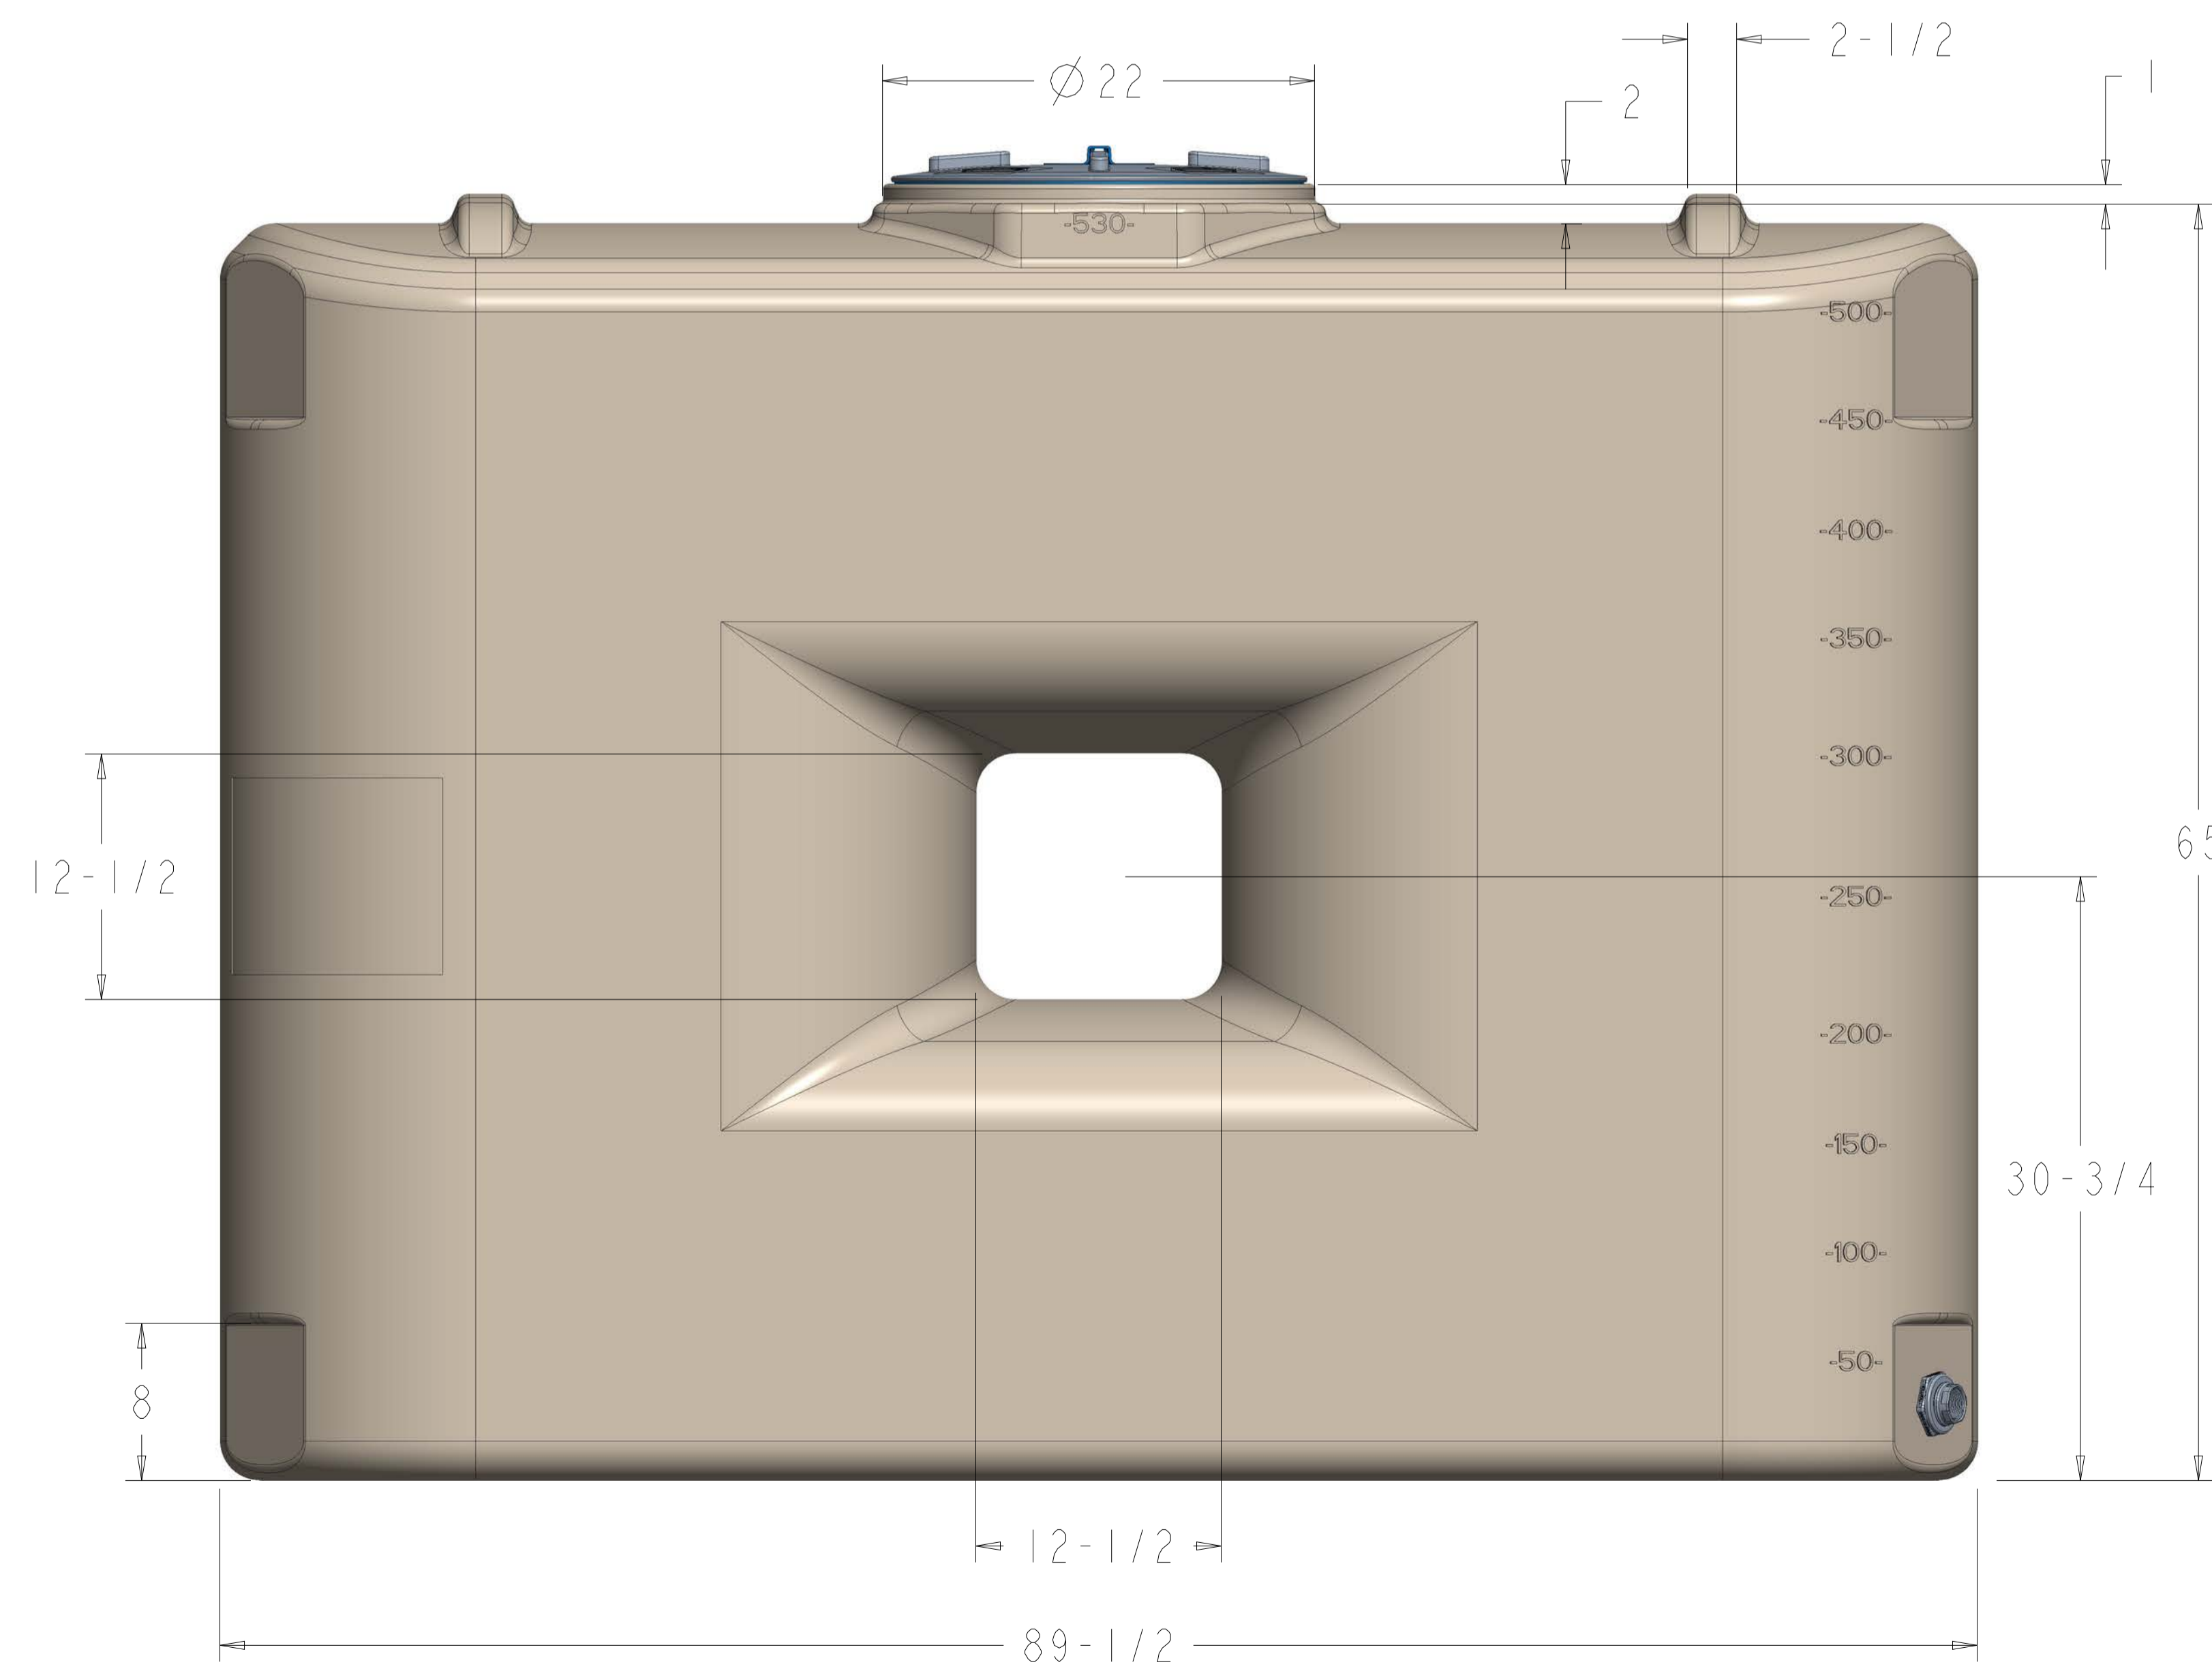

ESCALA 0.100

Recommended Position

1-1/4" Poly Bulkhead  
EPDM Tank Fitting

67-7/8

Flat Spot 8"x 8" 8 Places