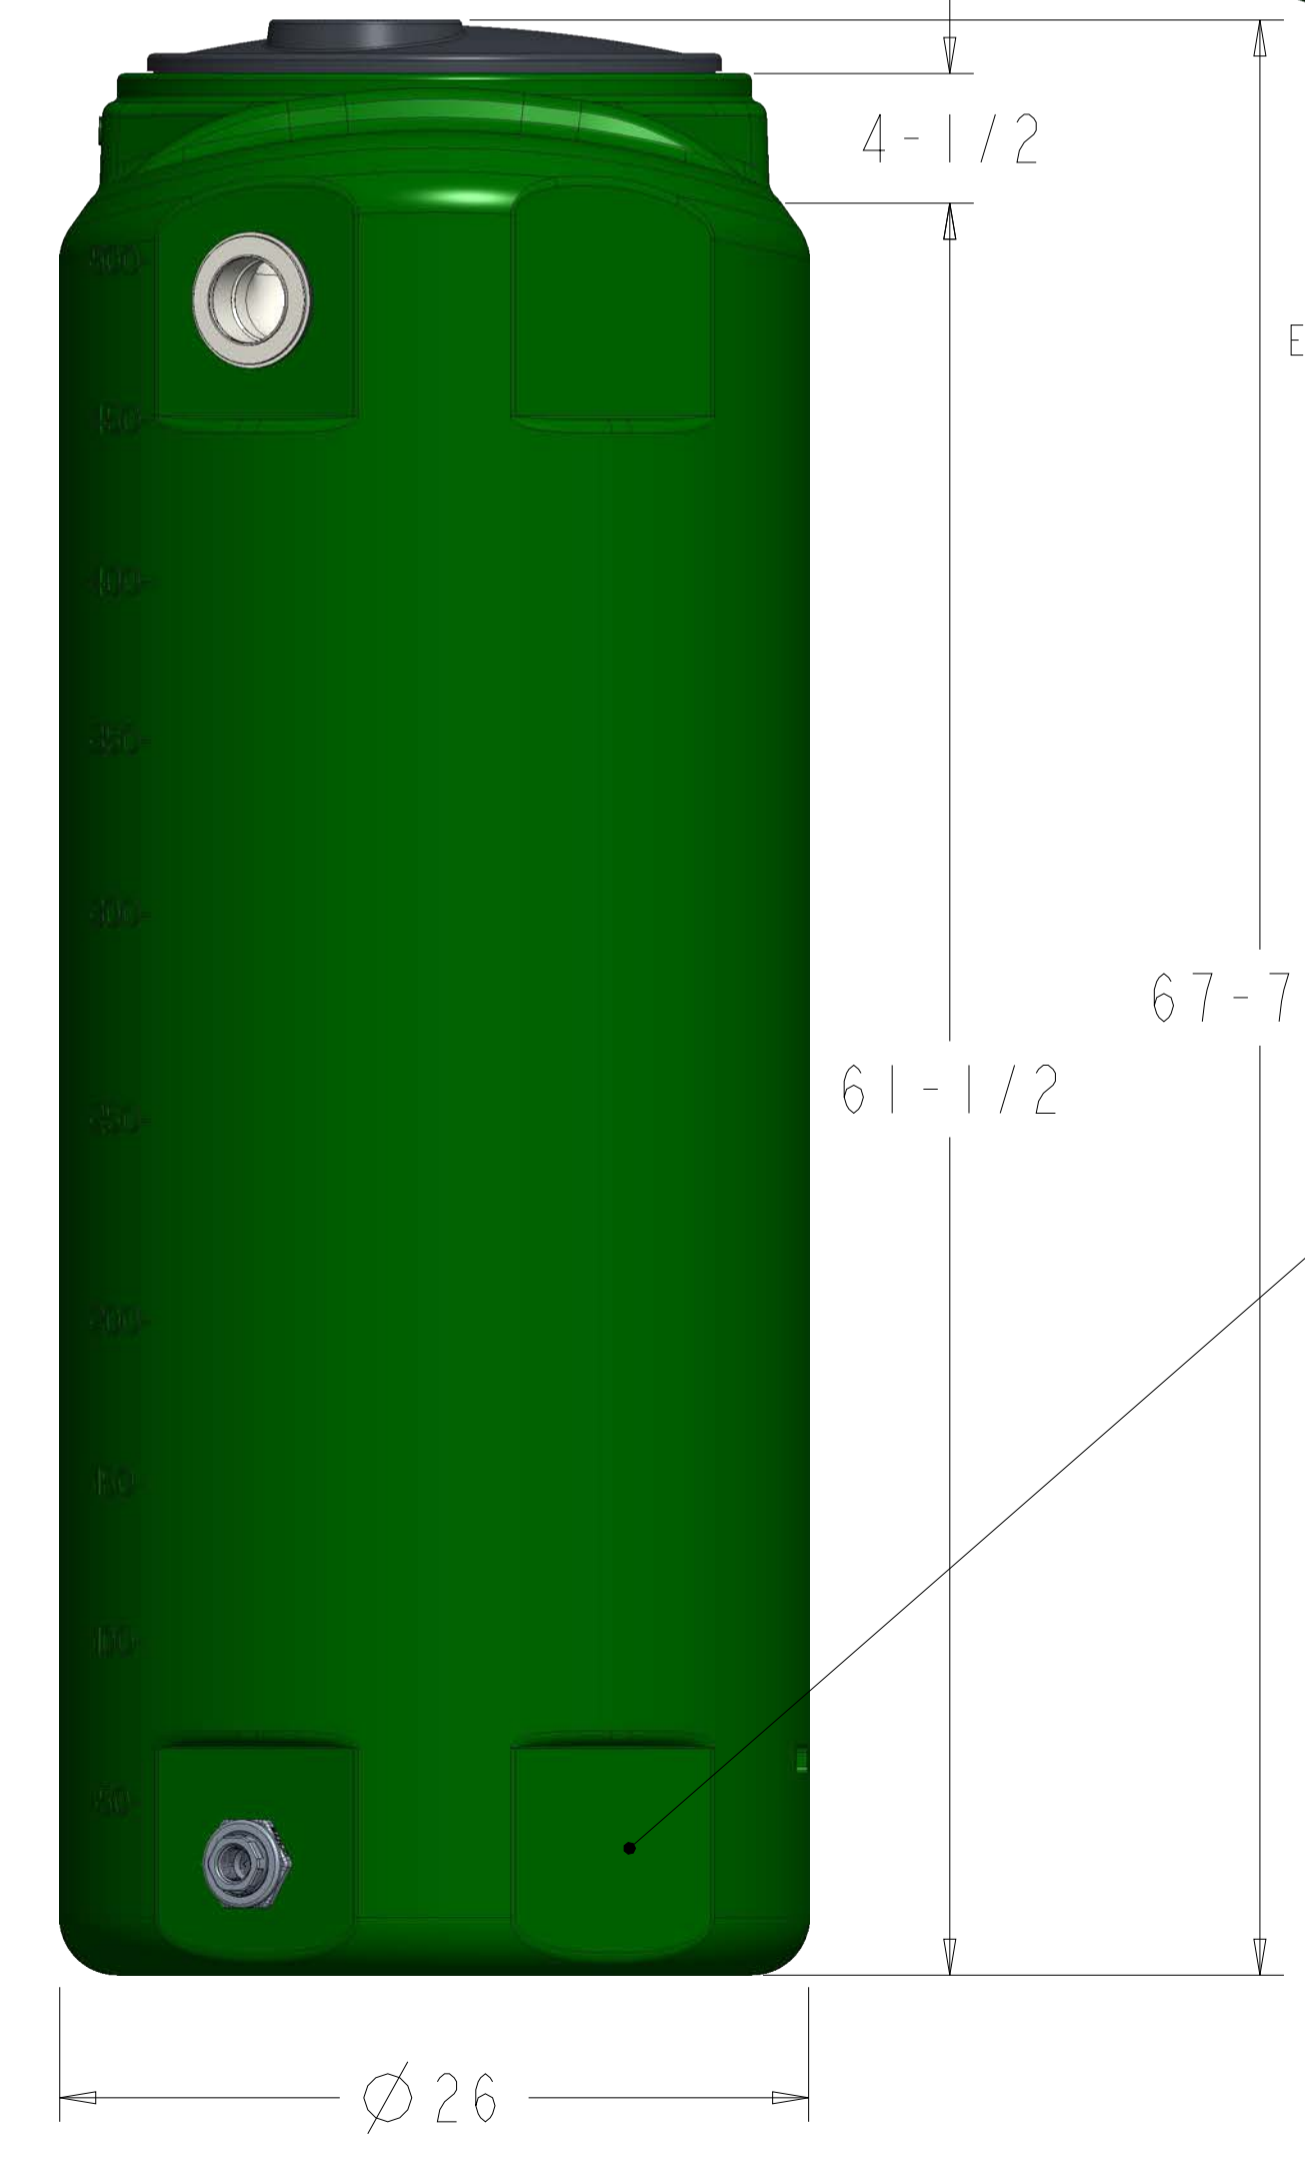

Rain Harvest Top Light Guard 20 In Tank Overflow Outlet Kit, 3"

Rain Harvest Leaf Strainer 20 In

1" Poly Bulkhead EPDM Tank Fitting

ESCALA 0.120

1" Poly Bulkhead EPDM Tank Fitting

Flat Spot 8"x 8" 8 Places