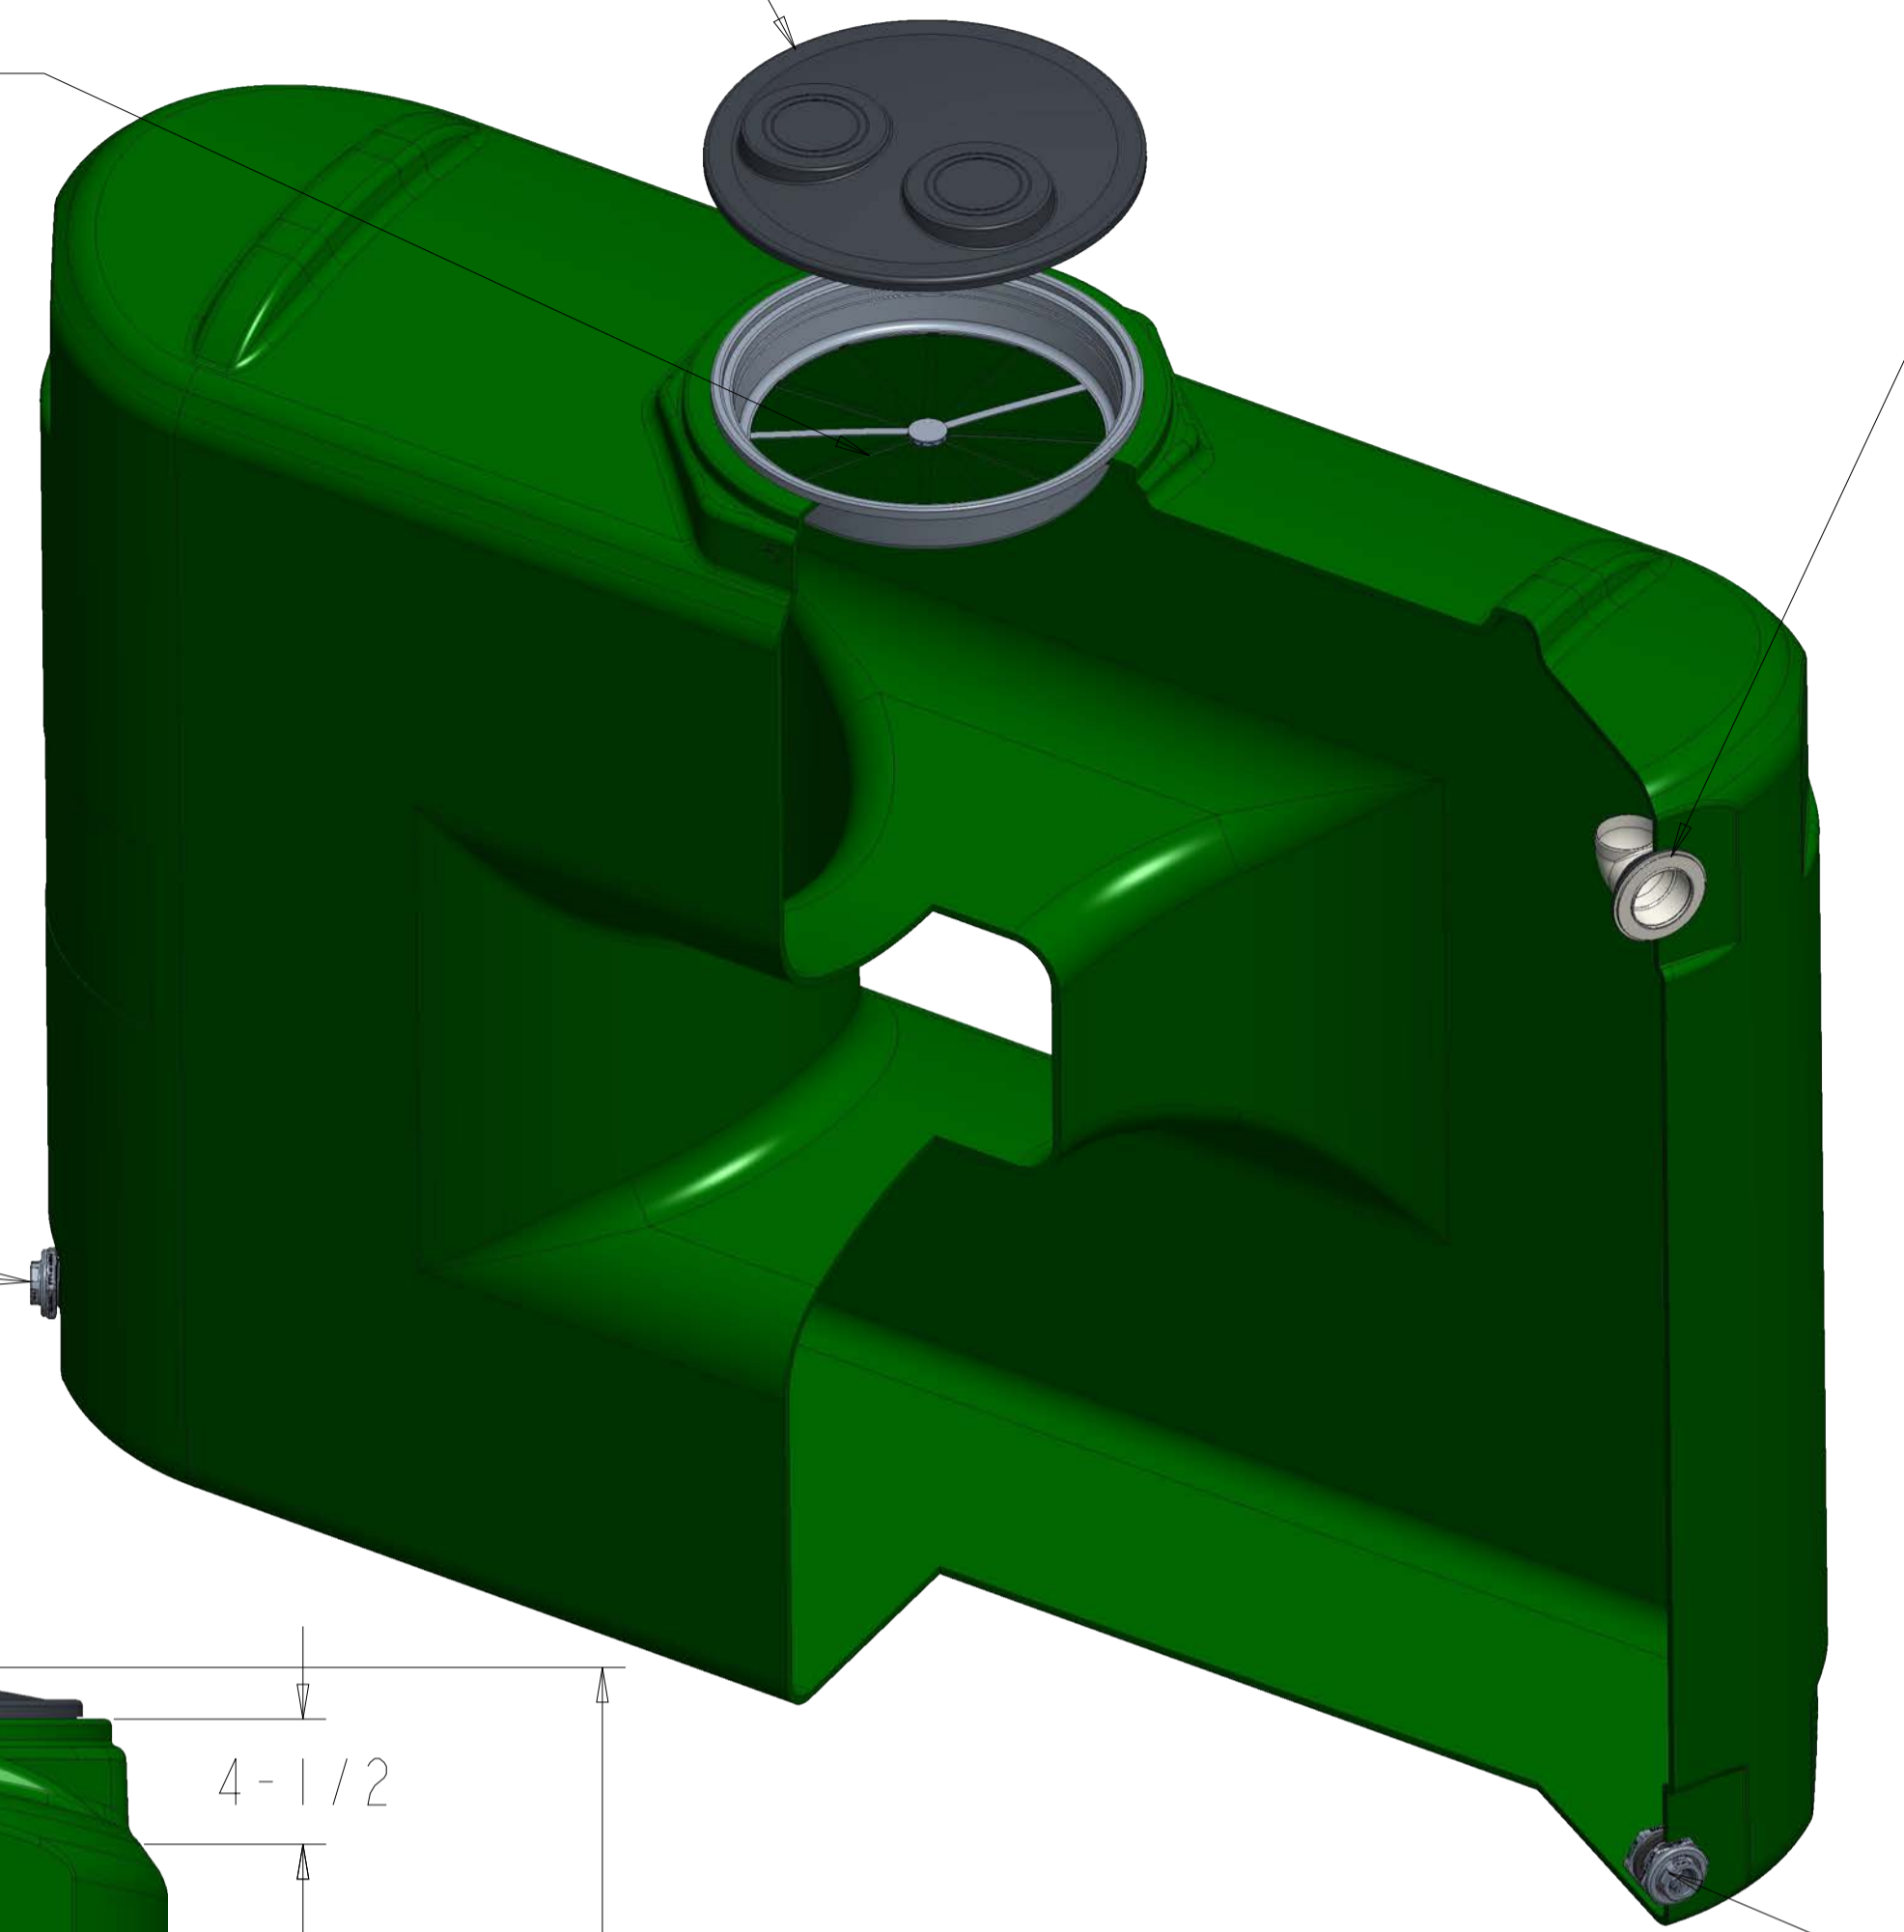

Rain Harvest Top Light Guard 20 In Tank Overflow Outlet Kit, 3"

Rain Harvest Leaf Strainer 20 In

1" Poly Bulkhead EPDM Tank Fitting

ESCALA 0.120

1" Poly Bulkhead EPDM Tank Fitting

Flat Spot 8"x 8" 8 Places