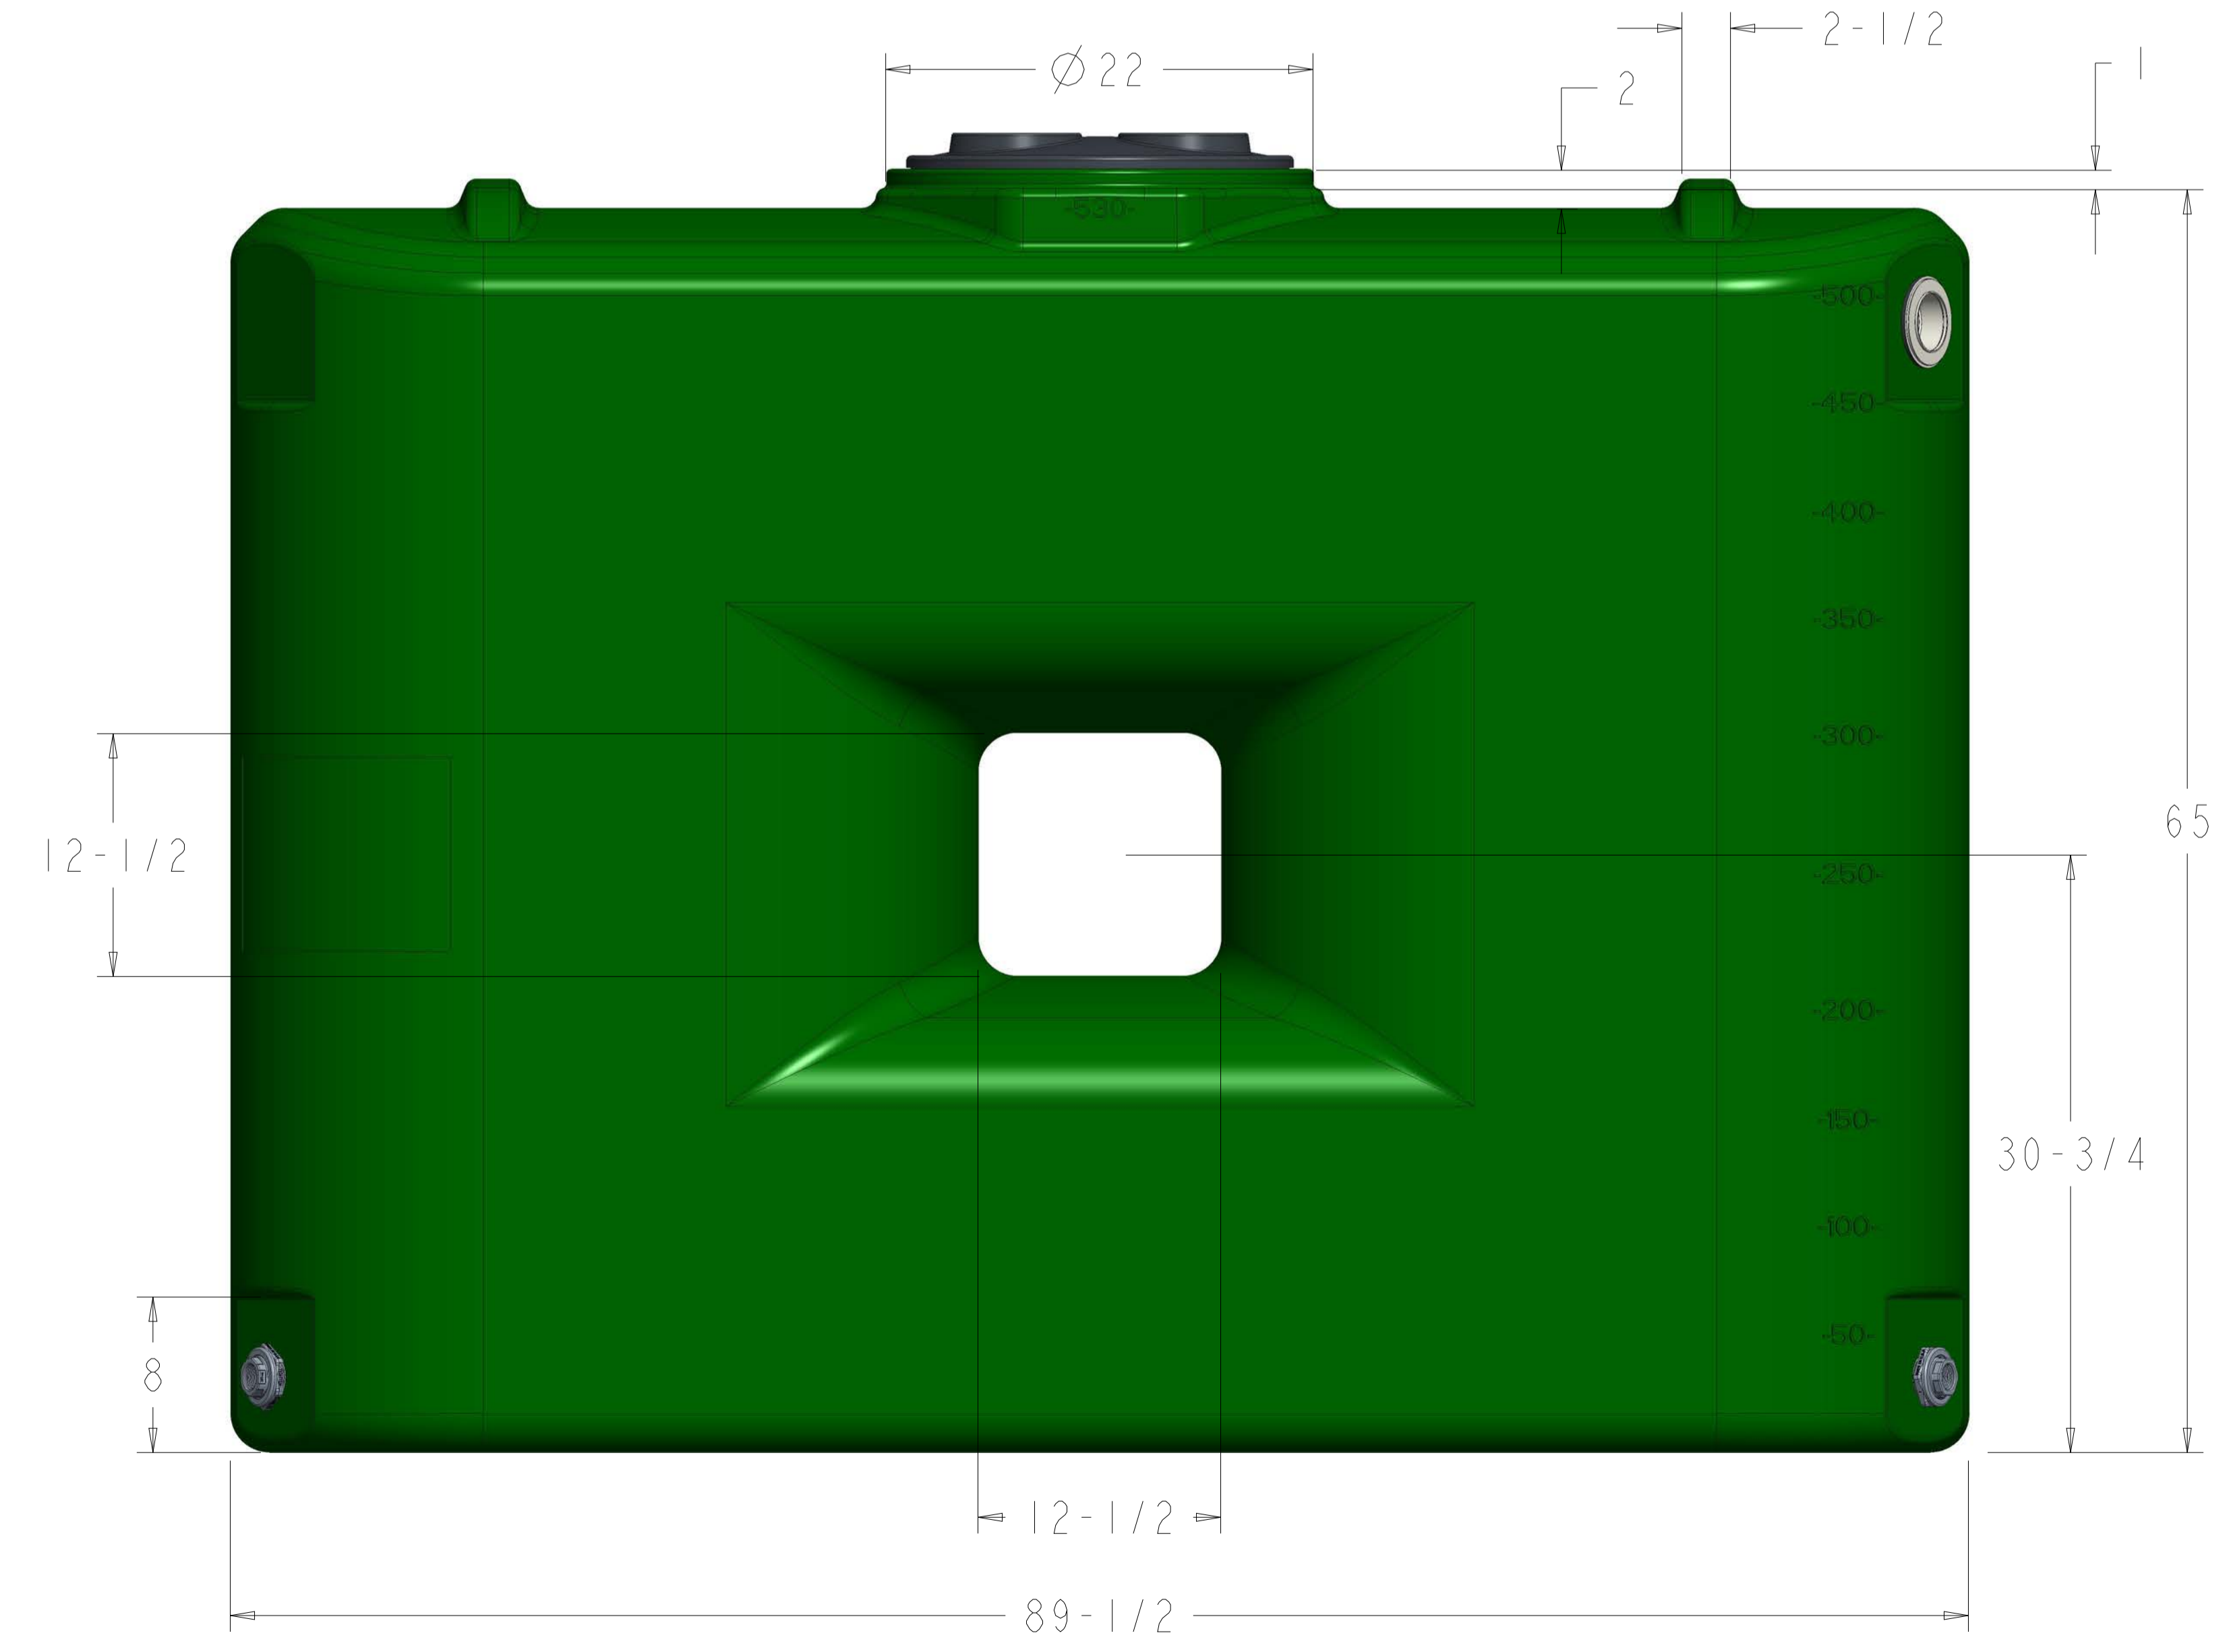

Rain Harvest Top Light Guard 20 In Tank Overflow Outlet Kit, 3"

Rain Harvest Leaf Strainer 20 In

1" Poly Bulkhead EPDM Tank Fitting

ESCALA 0.120

1" Poly Bulkhead EPDM Tank Fitting

Flat Spot 8"x 8" 8 Places