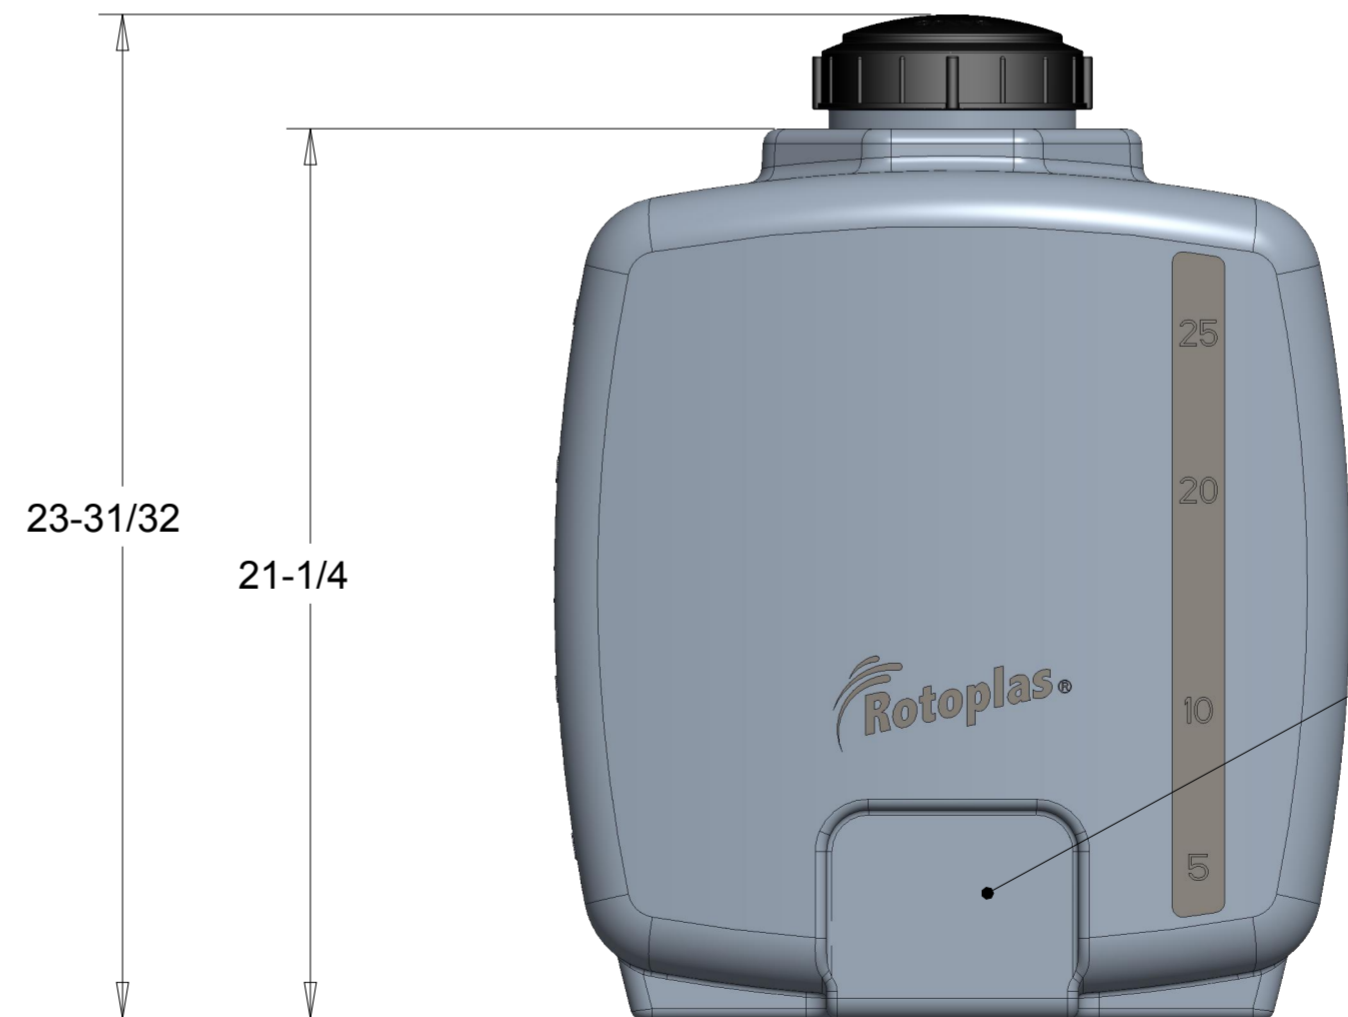

19.00

6"-3 Buttress Thread Vented Lid

Flat Spots 5-3/4" X 4-3/8"
2 Places to 180°