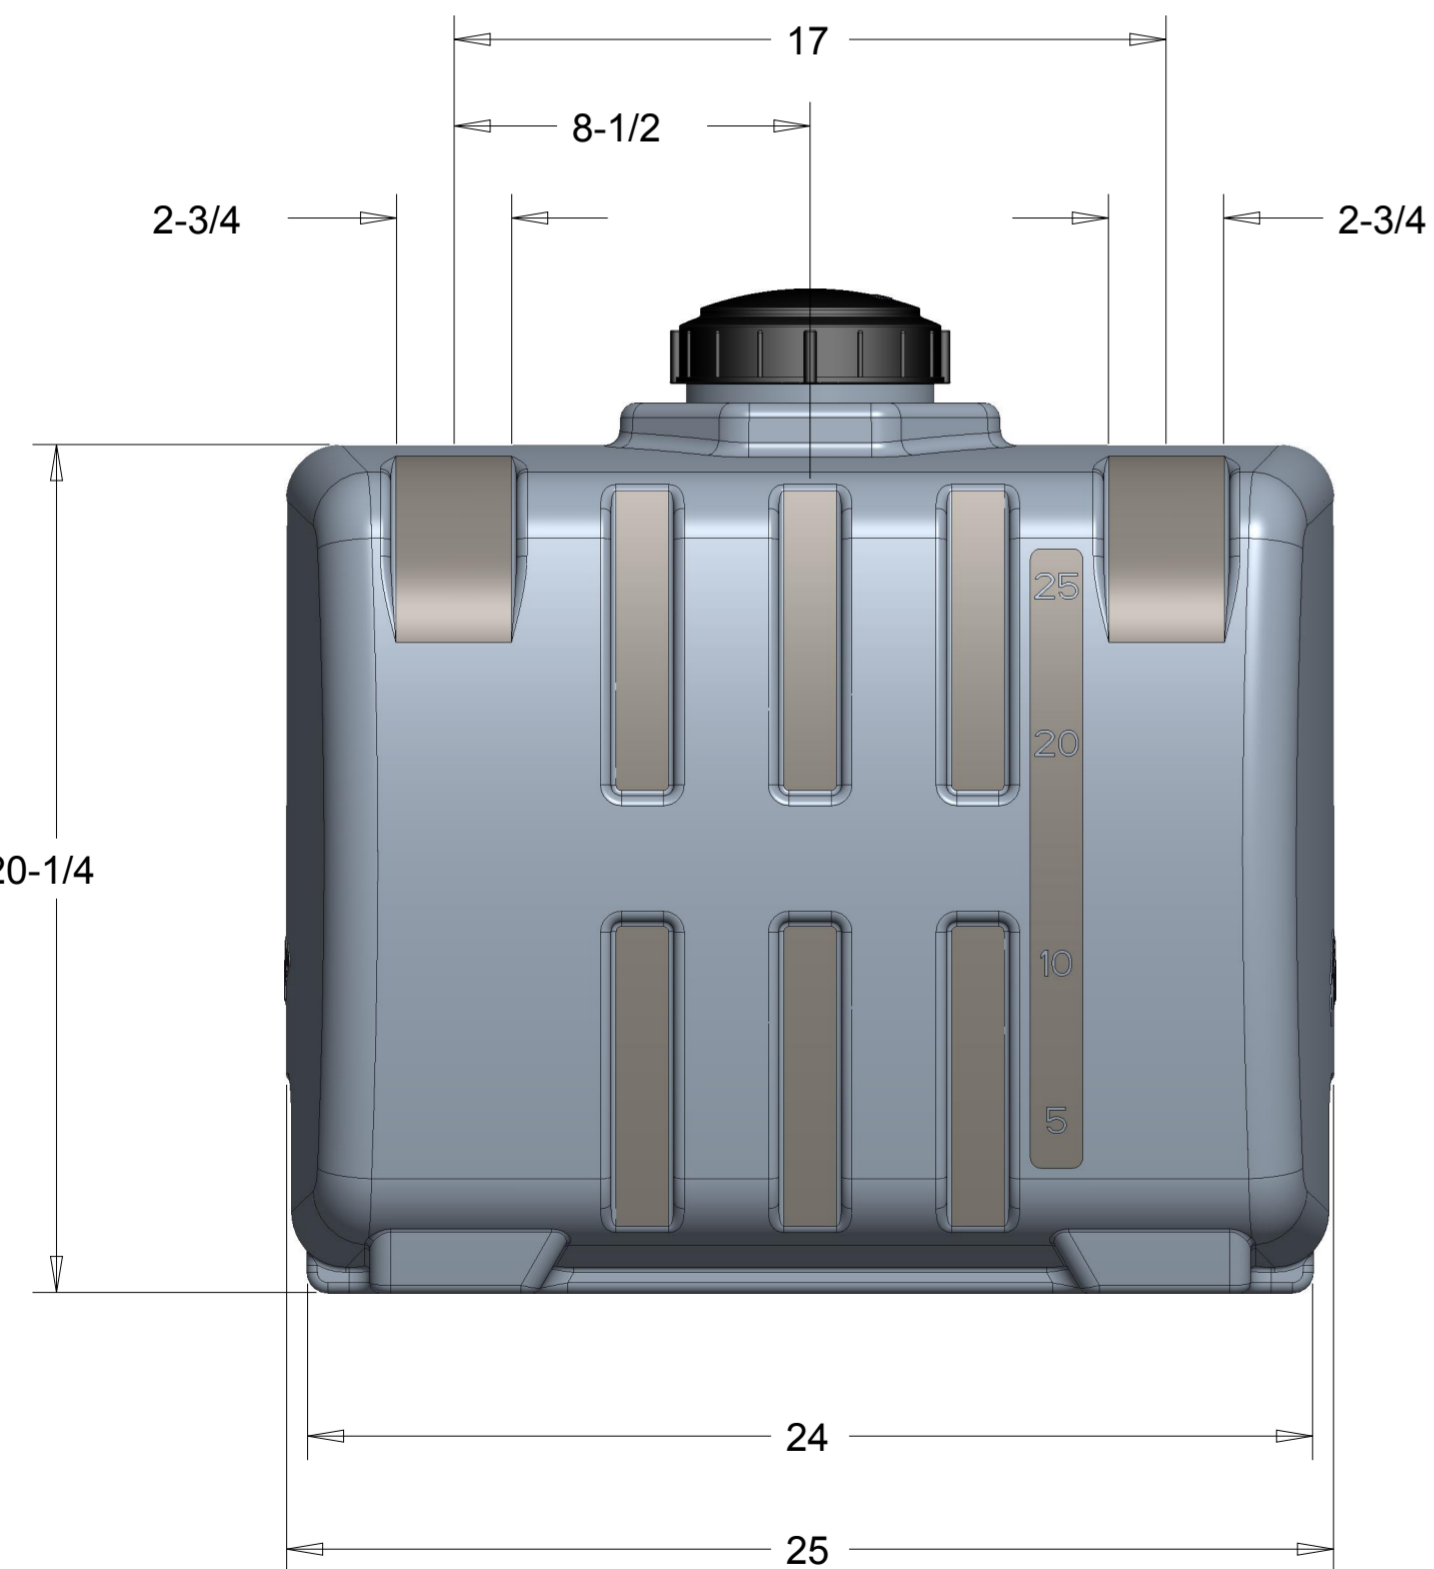

19.00

6"-3 Buttress Thread Vented Lid

Flat Spots 5-3/4" X 4-3/8"
2 Places to 180°