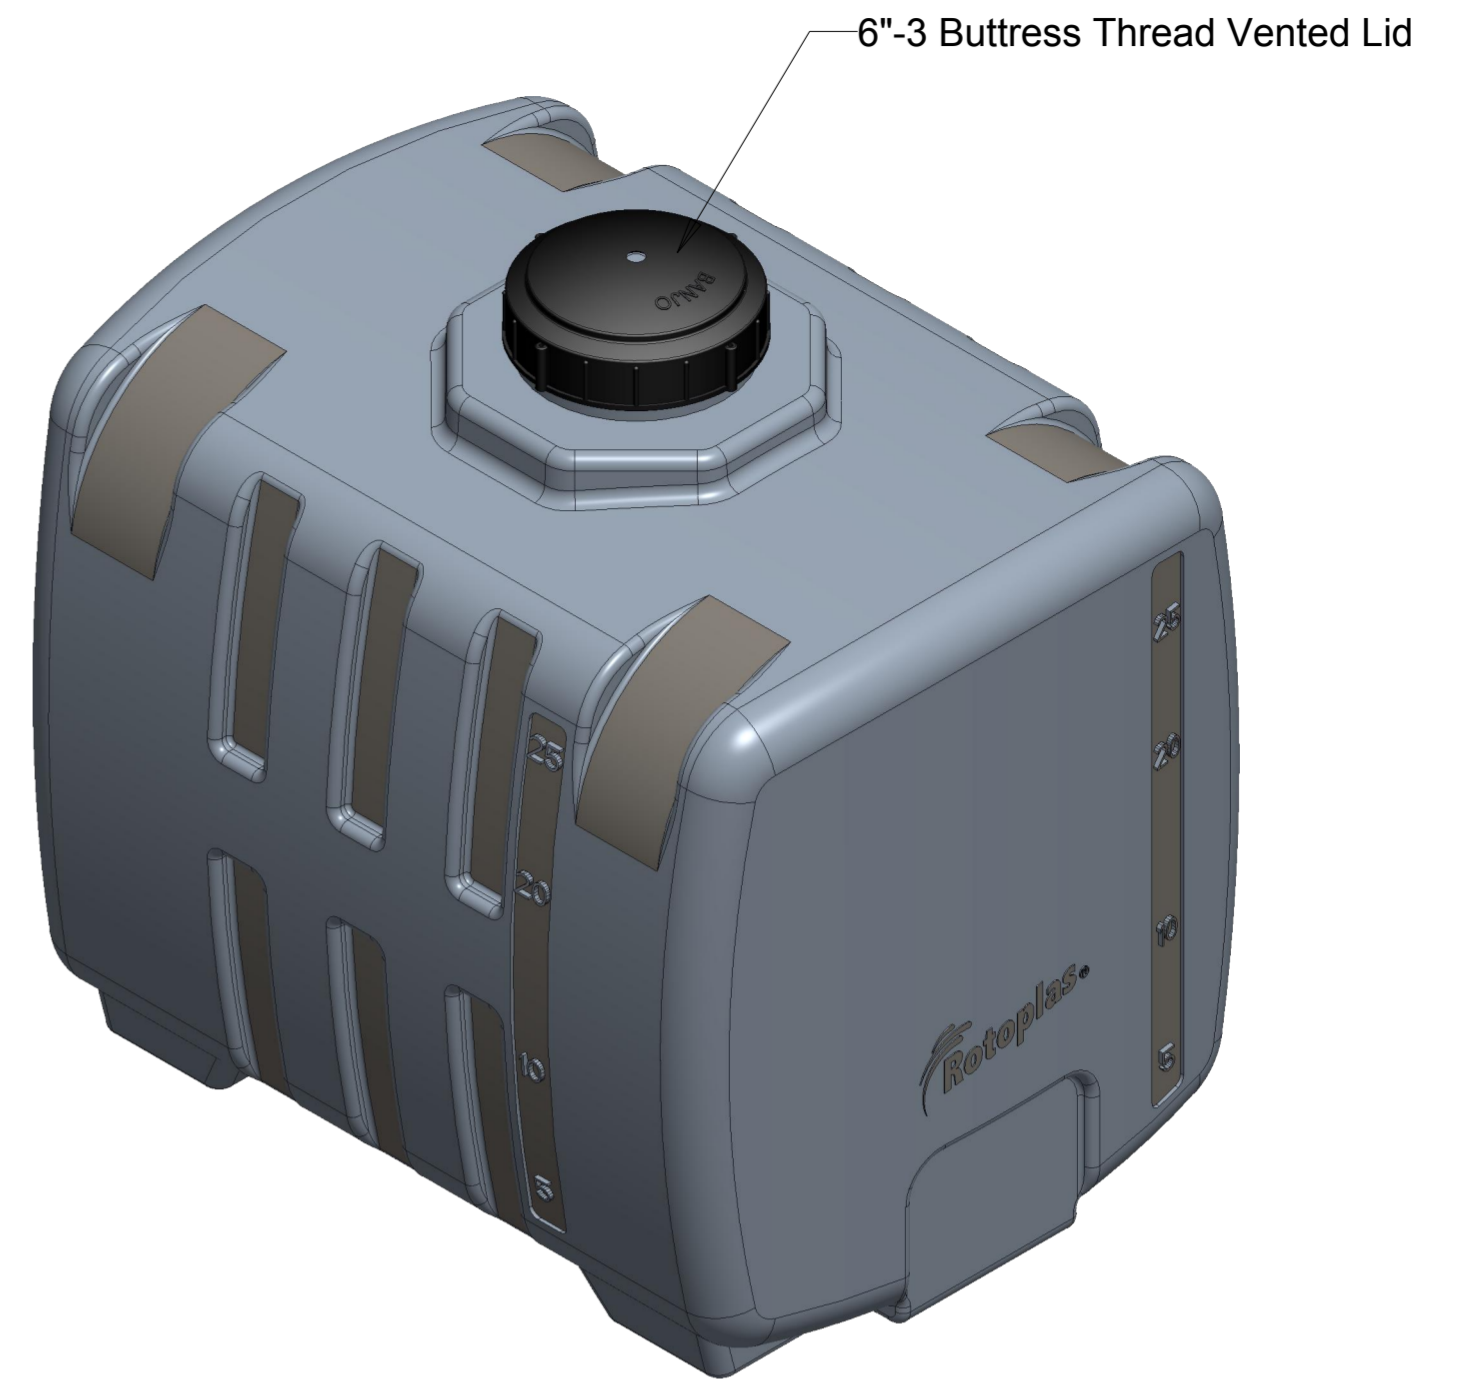

19.00

6"-3 Buttress Thread Vented Lid

Flat Spots 5-3/4" X 4-3/8"
2 Places to 180°