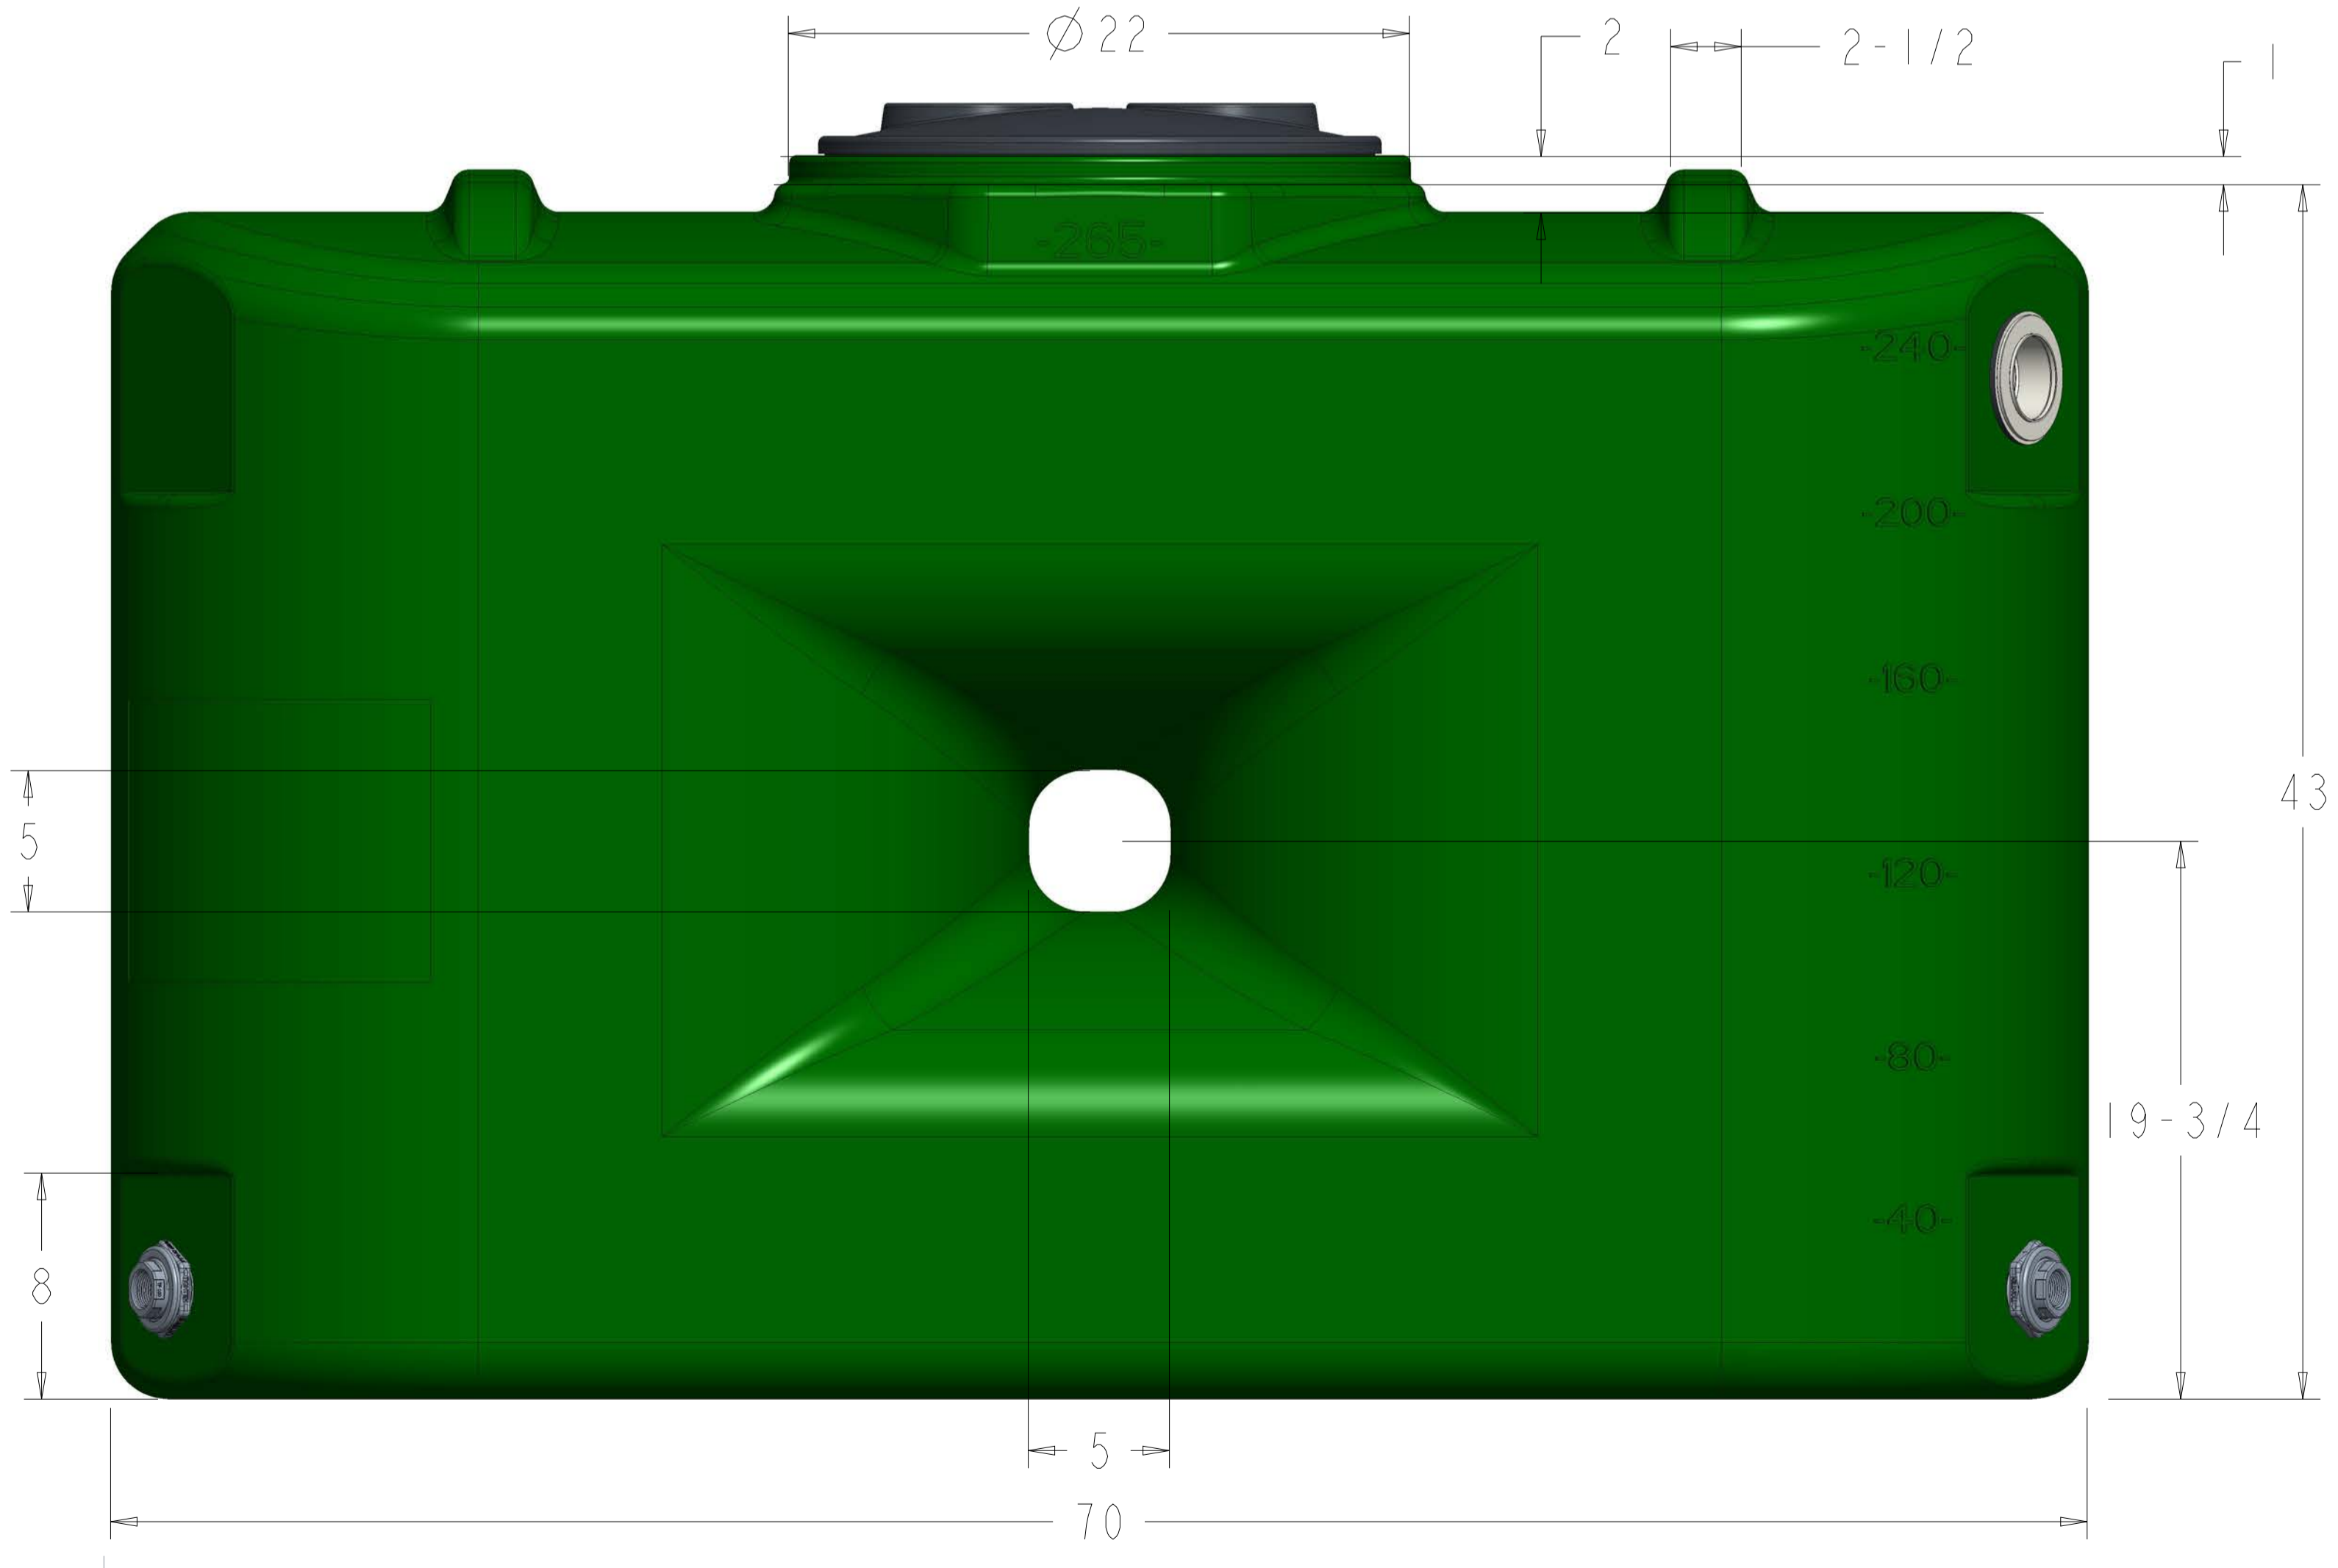

Rain Harvest Top Light Guard 20 In
Rain Harvest Leaf Strainer 20 In
Tank Overflow Outlet Kit, 3"

1" Poly Bulkhead EPDM Tank Fitting

ESCALA 0.125

1" Poly Bulkhead EPDM Tank Fitting

Flat Spot 8"x 8" 8 Places