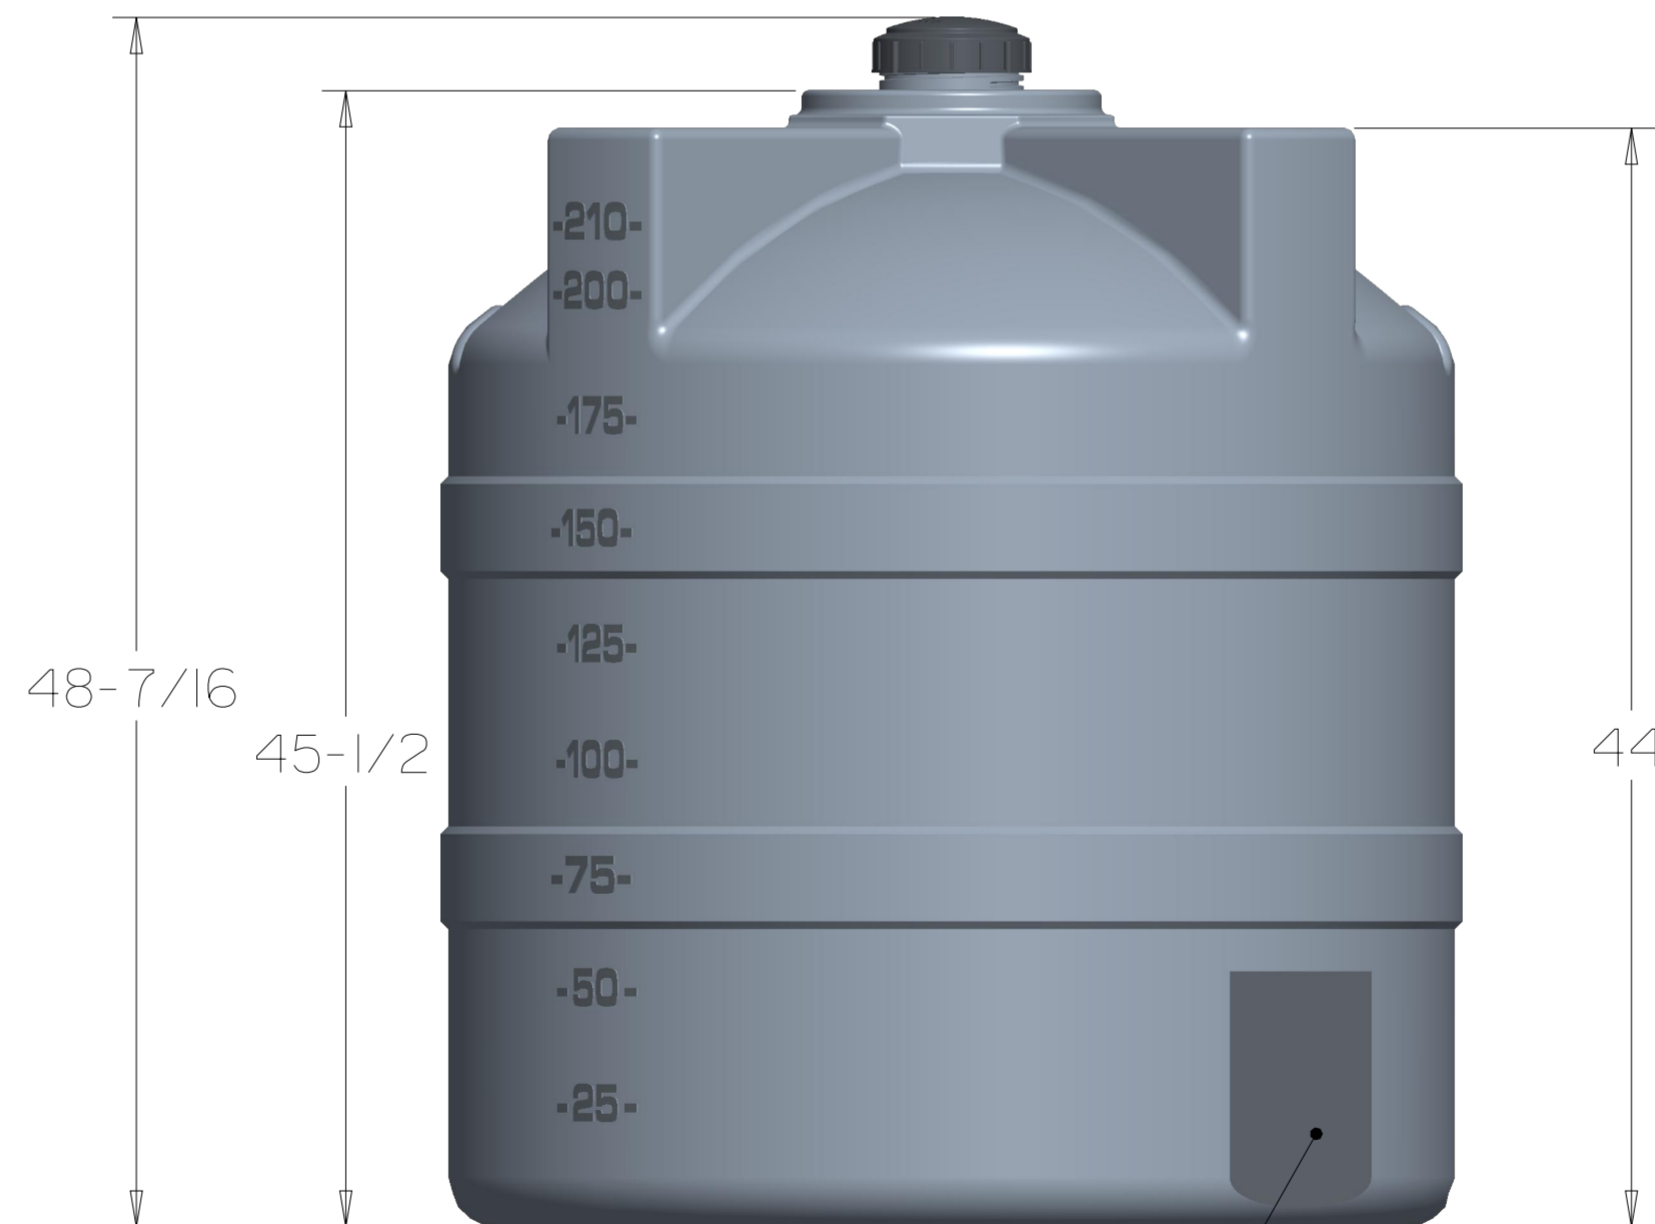

5" Thread Vented Lid

Flat Spot 9-9/20"x8"