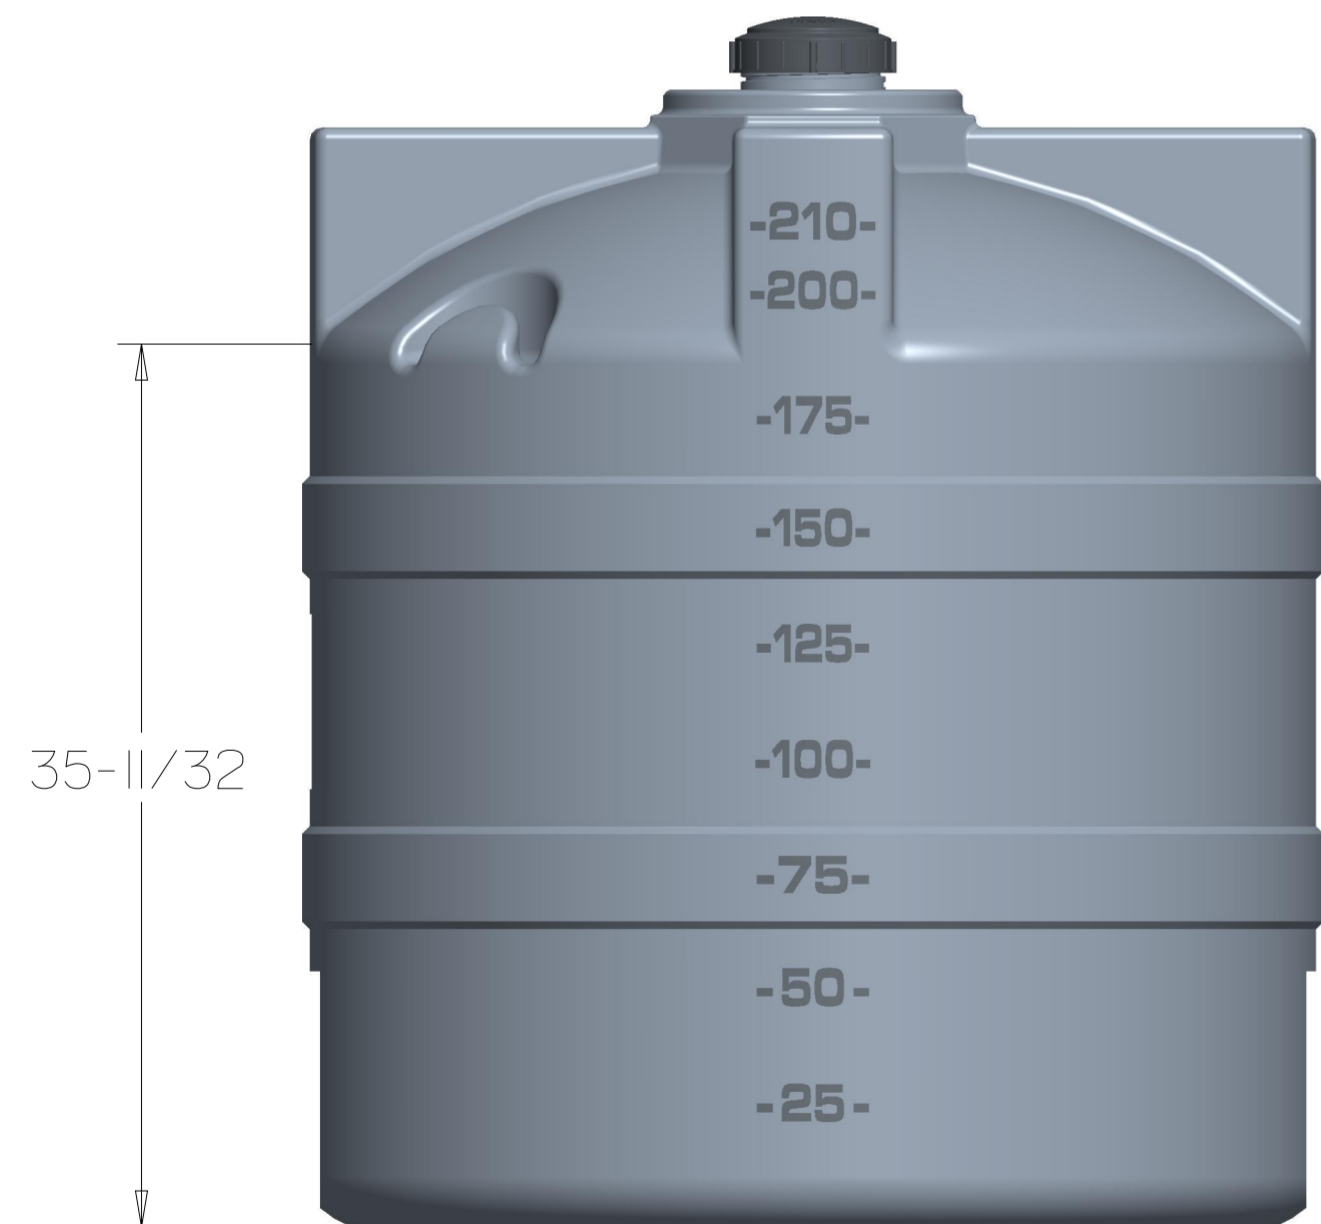

5" Thread Vented Lid

Flat Spot 9-9/20"x8"