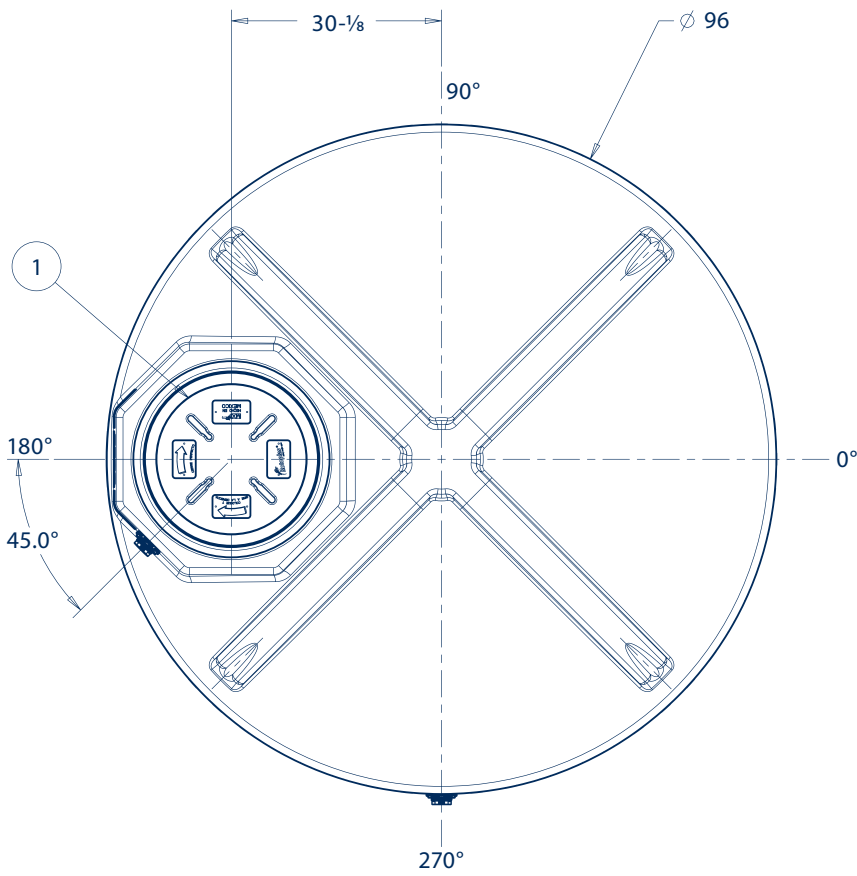

Tank 3,500 gal

Recommended position